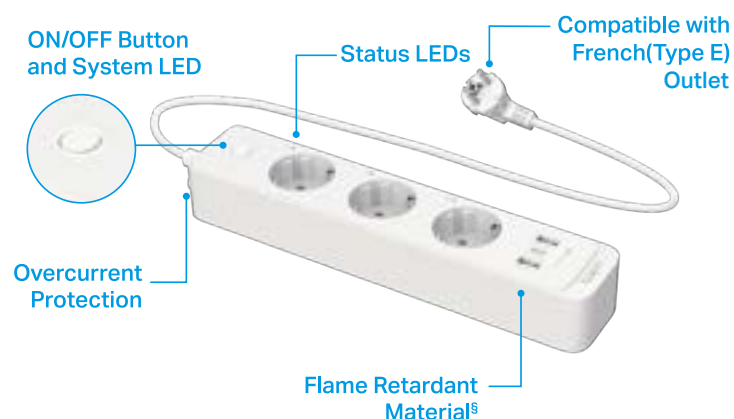

// Highlights

Remote Control from Anywhere

Instantly turn connected devices on/off wherever you are via the Apple Home app or Tapo app. Designed to facilitate your life and help eliminate potential safety hazards.

Multiple Safety Guarantees

Built-in protection against overcurrent and overheating, combined with a flame-resistant casing and sturdy construction, keep you and your devices safe.

// Features

- **Individually Control** – Independently control up to 3 smart outlets.
- **18W Fast-Charging** – Support PD and QC 3.0 fast charging for compatible devices.
- **HomeKit-Enabled** – Set up and control using the Apple Home app directly from your iPhone or iPad.
- **Voice Control** – Manage your smart power strip with voice commands via Siri, Alexa or Google Assistant.
- **Remote Control** – Instantly turn connected devices on/off wherever you are through the Tapo app.
- **Schedule** – Preset a schedule to automatically manage devices.
- **Timer** - Create a countdown timer for connected electronics.
- **Overcurrent Protection** - Integrated current sensing to protect against overcurrent and safeguard your devices.
- **Easy Setup and Use** - No hub required, set up quickly and manage easily through the free app.
- **Device Sharing** - Easily share management permissions with each member of your family.
- **Away Mode** – Automatically turns devices on and off at different times to give the appearance that someone is home.
- **Flame-Retardant*** - PC flame-retardant materials help minimize burning hazards.

// Specifications

General

- LED&Button: Status LED, Power Button
- Material: V-0(UL-94) Flame retardant PC
- Voltage: AC, 100-240 V, 50/60 Hz
- Max Load: 2300 W, 10A[#]
- Protocols: IEEE 802.11b/g/n, 2.4 GHz Wi-Fi, Bluetooth 4.2 (For onboarding only)