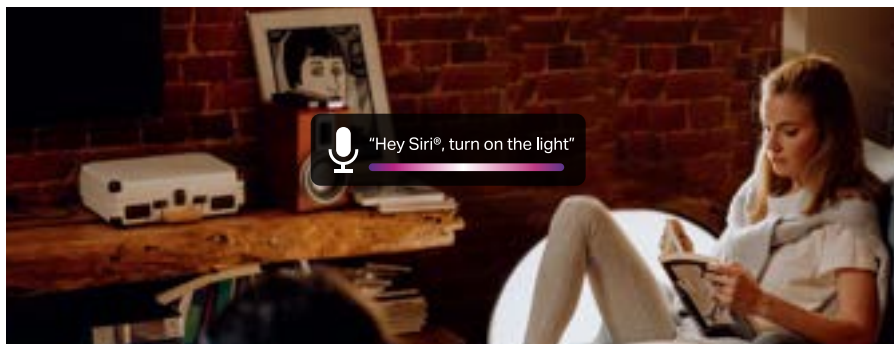

Free Up Your Hands with Voice Control

You can use Siri, Amazon Alexa or Google Assistant to control your devices with voice commands like "Hey Siri, turn on the reading lamp."

Live Smarter by Presetting Time