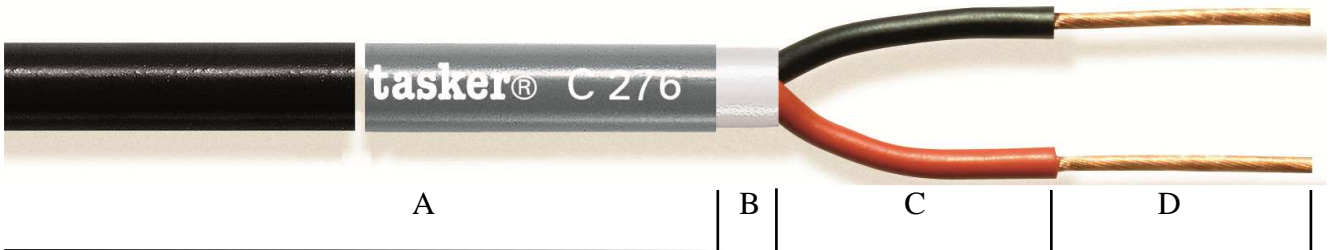

# tasker® C276 – 2x2,50 mm<sup>2</sup>

### Flexible Double Density Sheath Speaker Cable

**CATEGORY**      **Flexible Speaker Cable** (See Audio Catalogue)

- A:**      First Soft **PVC** sheath - available in different color.  
Outer cable Ø: 9,00 (±0,10) mm.
- B:**      Second Soft **PVC** Sheath with different density.
- C:**      Core Insulation with a Third PVC Sheath, colored one Red and one Black.  
Nom. Ø: 3,50 (±0,10) mm.
- D:**      O.F.C. red copper formation 80x0,20 mm.  
Nom. Cross section 2x2,50 mm<sup>2</sup>.